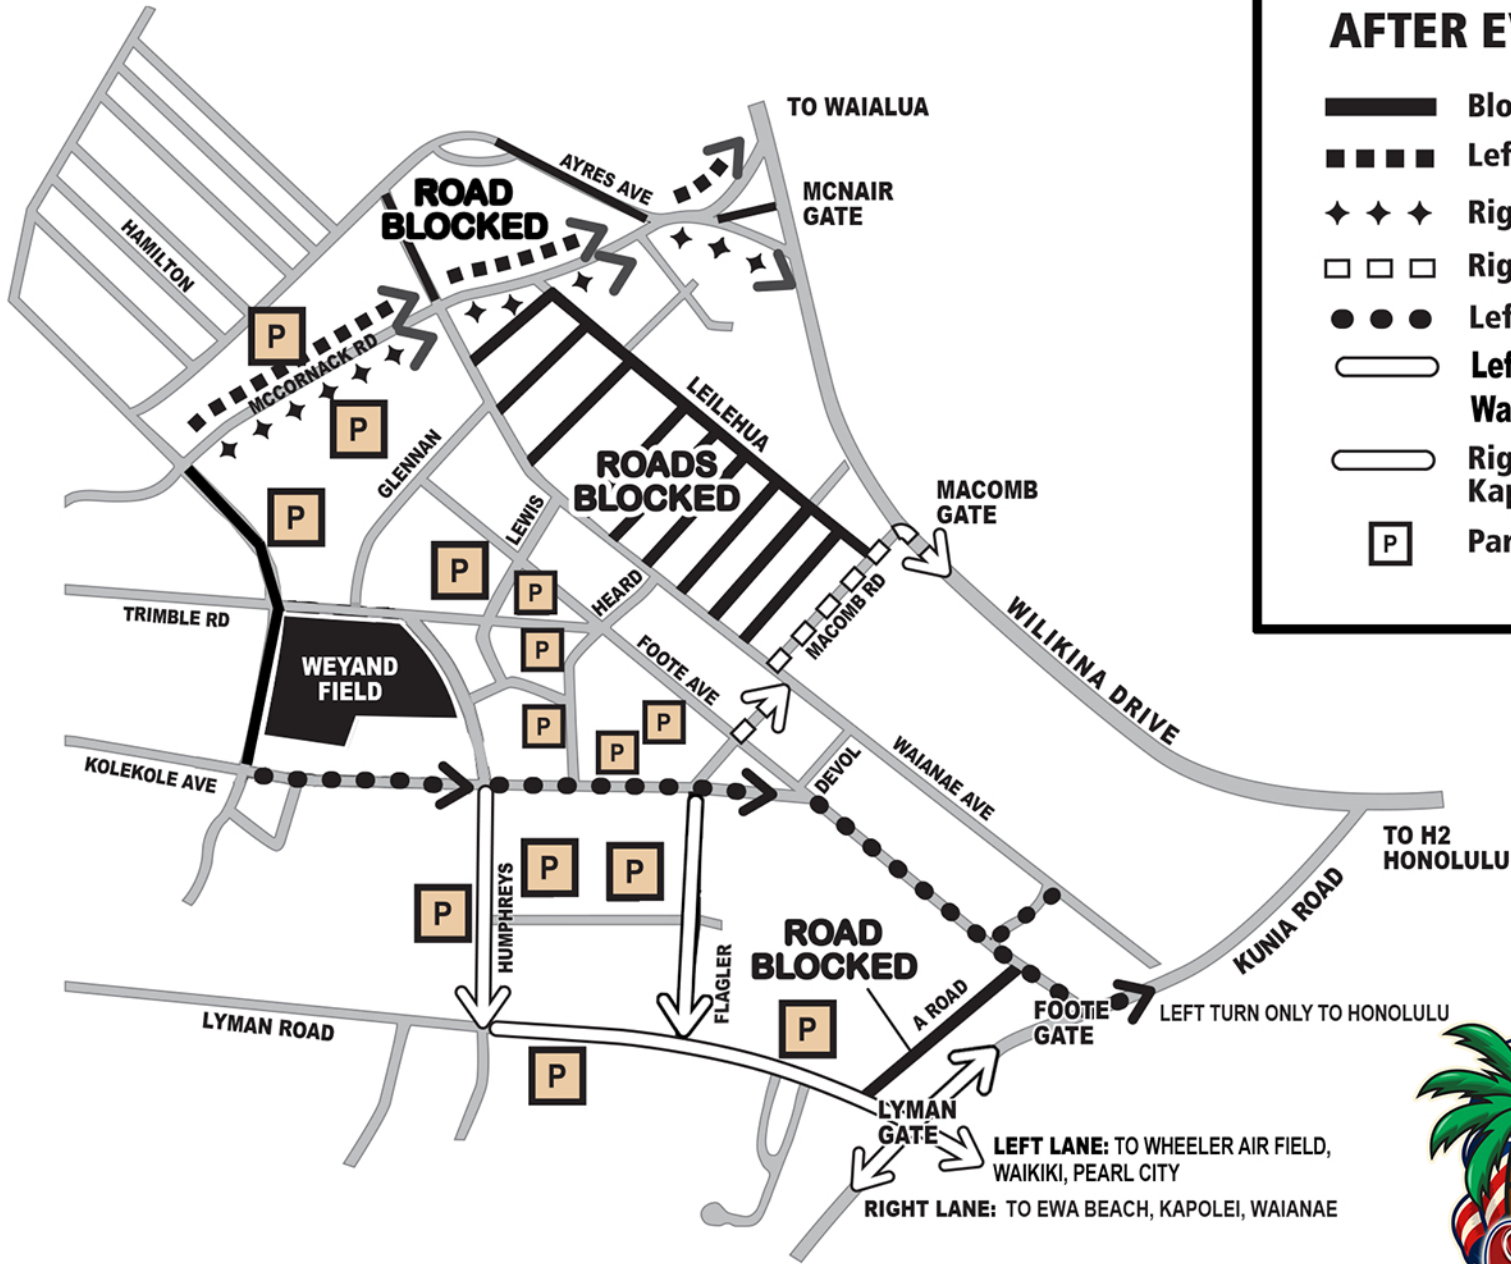

AFTER EVENT EGRESS MAP

-  Blocked Road
-  Left Lane to the North Shore
-  Right Lane to Honolulu
-  Right Turn Only to Honolulu
-  Left Turn Only to Honolulu
-  Left Lane to Wheeler Air Field, Waikiki, Pearl City
-  Right Lane to Ewa Beach, Kapolei, Waianae
-  Parking Areas

SATURDAY, JULY 4

4-9:30 P.M.

WEYAND FIELD
SCHOFIELD BARRACKS

HiMWR.com or  MWR HAWAII 