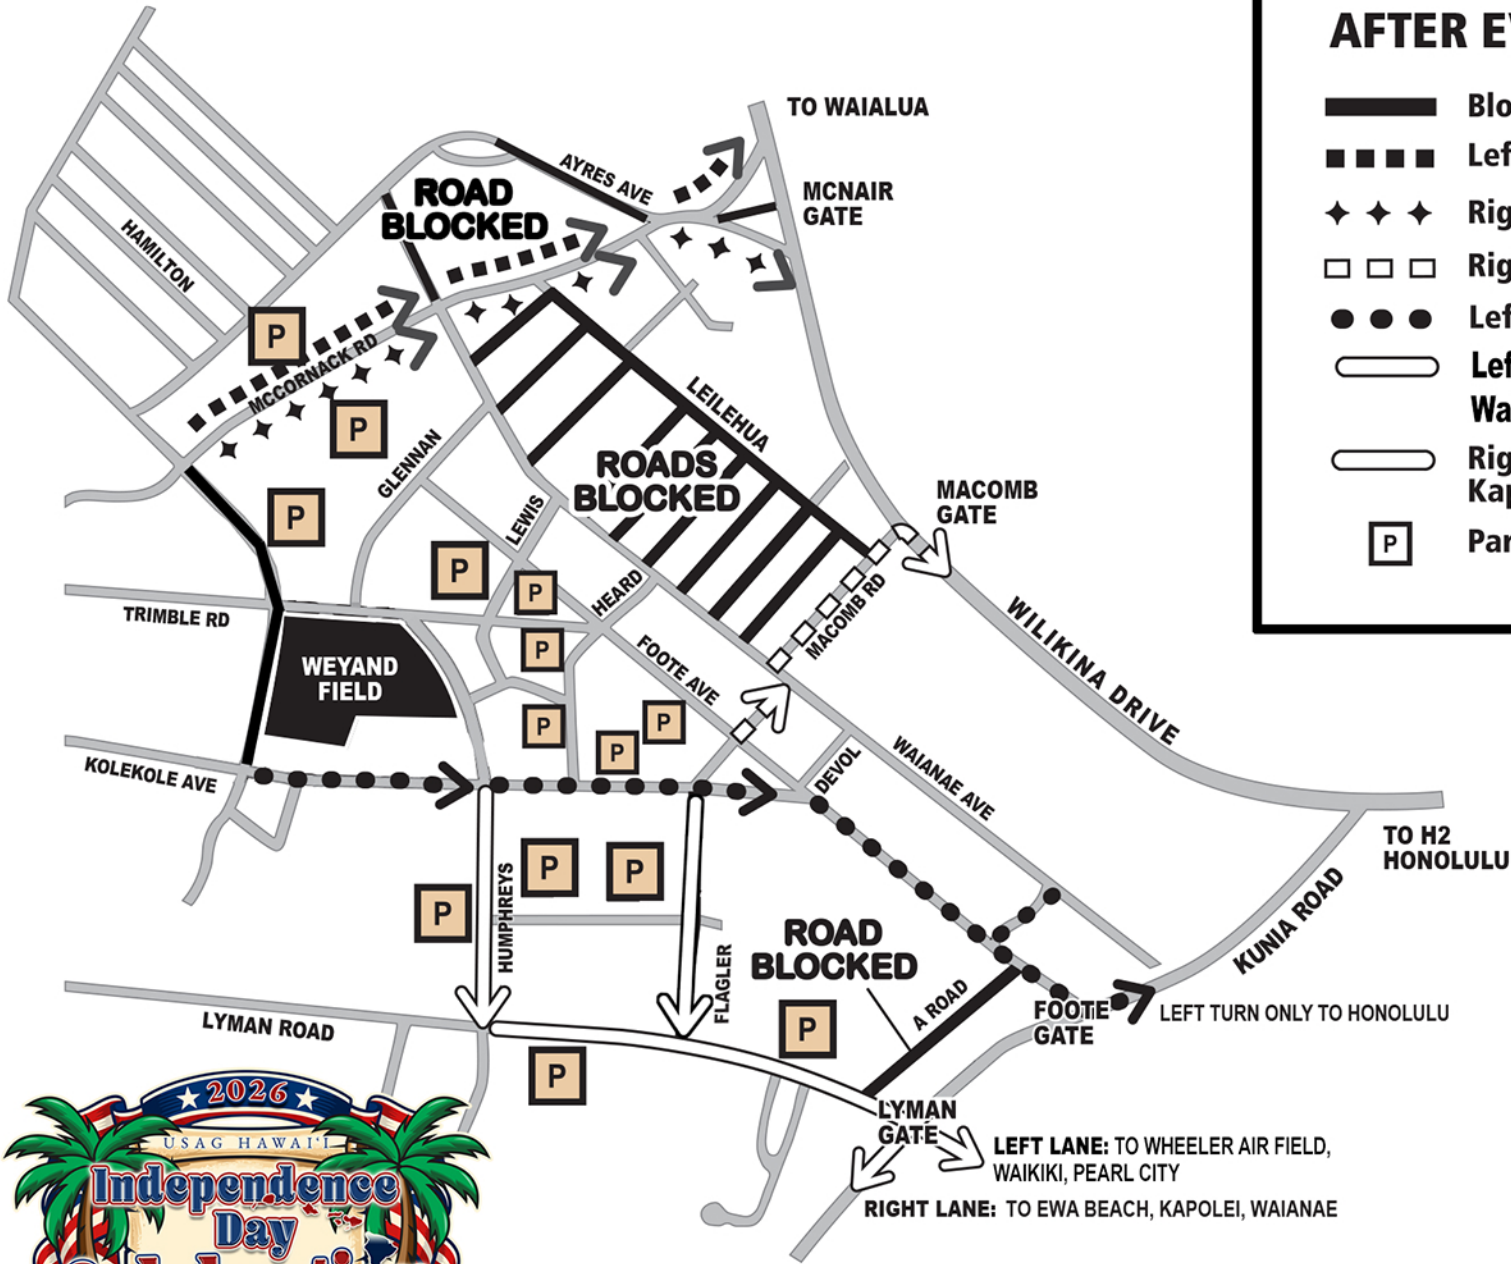

AFTER EVENT EGRESS MAP

- Blocked Road
- Left Lane to the North Shore
- Right Lane to Honolulu
- Right Turn Only to Honolulu
- Left Turn Only to Honolulu
- Left Lane to Wheeler Air Field, Waikiki, Pearl City
- Right Lane to Ewa Beach, Kapolei, Waianae
- Parking Areas

Download the Balcony app for real-time updates and emergency information during this event. Using the app will also let you communicate with our team during the event.

"See something, Text something"

Beyond security, you'll be able to relay announcements such as "The parents of John Doe are asked to meet him at the information desk", or "the fireworks show will start in 15 minutes"

SATURDAY, JULY 4

4-9:30 P.M.

WEYAND FIELD
SCHOFIELD BARRACKS

HiMWR.com or MWR HAWAII

rev. 063026_1413